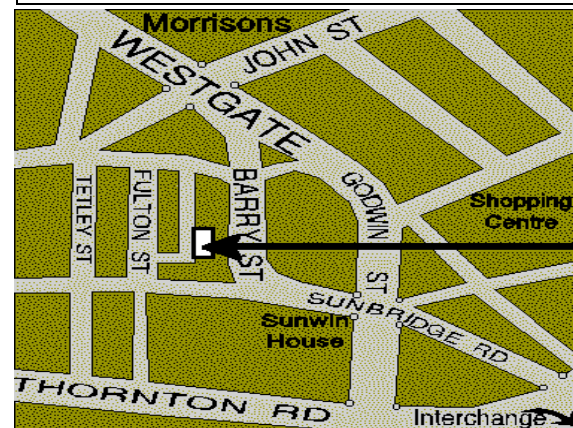

The 1 in 12 Club
21-23 Albion Street
BRADFORD
West Yorkshire
BD1 2LY
UK

www.1in12.com

Tel: (01274) 734160

**We Promote Self Management, Co-operation and Mutual Aid
Our ethos is Liberty, Solidarity & Equality**